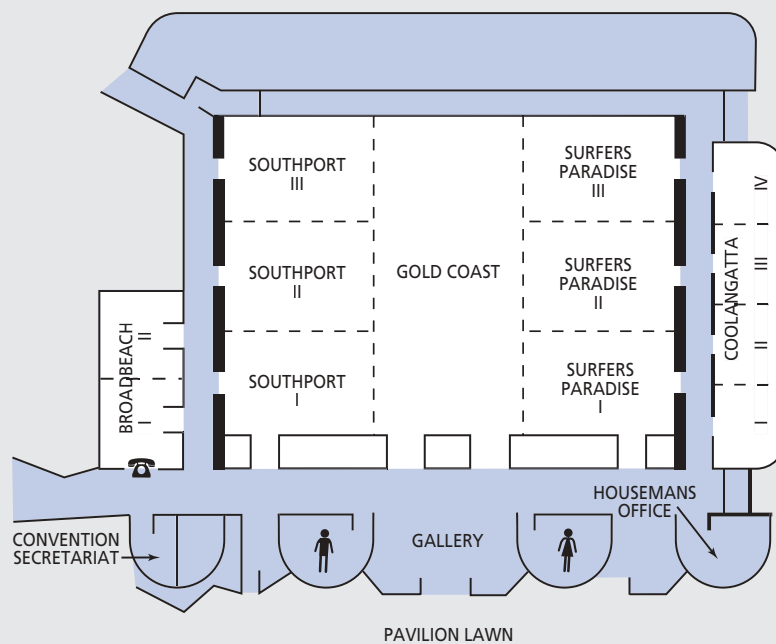

Room	Area		Dimensions		Height		Capacities						
	Sq m	Sq ft	Metres	Feet	Metres	Feet	Classroom	Theatre	Banquet	Reception	Conference	U-shape	H-Square
Broadbench I	55.2	594	8.5x6.5	27'10" x 21'4"	2.8	9'2"	40	50	32	40	25	24	30
Broadbench I + II	110.5	1189	17x6.5	55'9" x 21'4"	2.8	9'2"	72	120	72	100	-	40	50
Coolangatta I, II, III or IV	55.2	594	8.5x6.5	27'10" x 21'4"	2.8	9'2"	40	50	32	40	25	24	30
Pavilion Gallery	534	5751	-	-	-	-	-	-	-	1000	-	-	-
Southport + Gold Coast	1085	11686	31x35	101'8" x 114'9"	6.0	19'8"	720	1440	720	1400	-	-	-
Southport I + II + III	542.5	5843	15.5x35	50'10" x 114'9"	6.0	19'8"	360	720	360	700	-	-	-
Southport II + III	356.6	3838	15.5x23	50'10" x 75'5"	6.0	19'8"	200	400	200	400	-	60	70
Southport III	178.2	1918	15.5x11.5	50'10" x 37'8"	6.0	19'8"	100	200	100	200	-	40	50
The Pavilion	1627.5	17518	46.5x35	152'6" x 114'9"	6.0	19'8"	1200	2300	1300	2500	-	-	-

PAVILION CONVENTION CENTRE